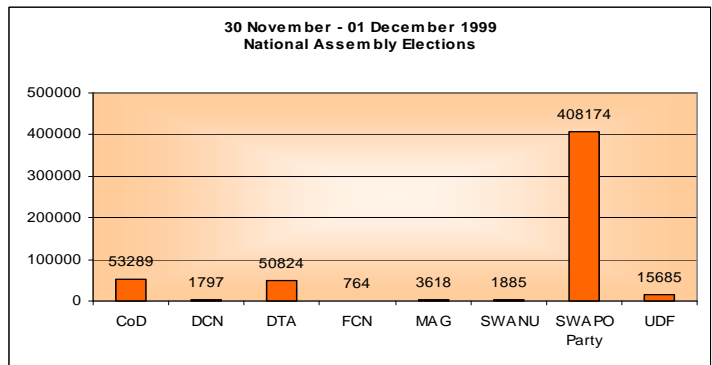

30 November - 01 December 1999, Presidential Elections and National Assembly Elections

(a) PRESIDENTIAL ELECTIONS (1999)

Total Registered Voters: 878 869
 Total Votes Cast: 545 465
 Total valid votes: 538 848
 Total Rejected Votes: 6 617

Presidential Candidate	Total Votes received	Percentage (%)
Mr Justus Garoëb	16 272	3.02
Mr Katuutire Kaura	51 939	9.64
Mr Sam Shafiishuna Nujoma	414 096	76.85
Mr Ben Ulenga	56 541	10.49

(a) NATIONAL ASSEMBLY ELECTIONS (1999)

Total Registered Voters: 878 869
 Total Votes Cast: 541 114 (61.57% of registered voters cast their vote)
 Total valid Votes: 536 036
 Total Rejected Votes: 5 078

CoD	53 289	9.94	7
DCN	1 797	0.34	0
DTA	50 824	9.48	7
FCN	764	0.14	0
MAG	3 618	0.67	1
SWANU	1 885	0.35	0
SWAPO Party	408 174	76.15	55
UDF	15 685	2.93	2