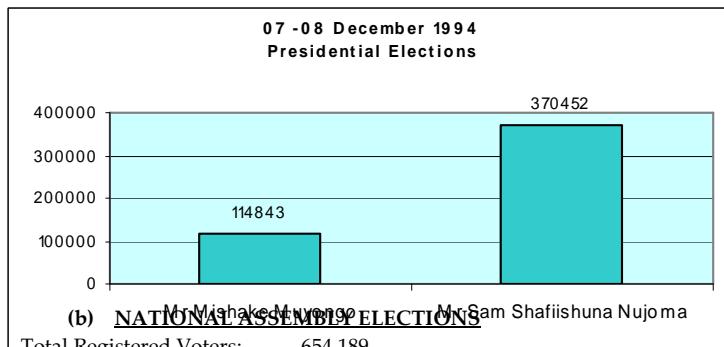

07-08 December 1994, Presidential Elections and National Assembly Elections

(a) PRESIDENTIAL ELECTIONS

Total Registered Voters: 654 189
 Total Votes Cast: 497 508
 Total valid votes: 485 295
 Total Rejected Votes: 12 213

<u>Presidential Candidate</u>	<u>Total Votes received</u>	<u>Percentage (%)</u>
Mr Mishake Muyongo	114 843	23.66
Mr Sam Shafiishuna Nujoma	370 452	76.33

(b) NATIONAL ASSEMBLY ELECTIONS

Total Registered Voters: 654 189
 Total Votes Cast: 497 499
 Total valid votes: 489 636
 Total Rejected Votes: 7 863

<u>Political Party</u>	<u>Votes received</u>	<u>%</u>	<u>Number of Seats won</u>
DCN	4 058	0.82	1
DTA of Namibia	101 748	20.45	15
FCN	1 166	0.23	0
MAG	4 005	0.81	1
SWANU	2 598	0.52	0
SWAPO Party	361 800	72.72	53
UDF	13 309	2.68	2
WRP	952	0.19	0